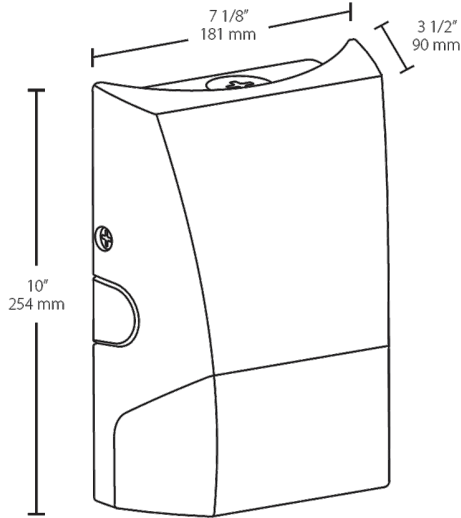

FTC Country of Origin:

This product was assembled in the USA by RAB using imported components.

Buy American Act Compliance:

This product complies with the Buy American Act.

Dimensions

Features

- Economical
- Traditional non-cutoff design
- 60,000-hour LED lifespan
- 5-Year limited warranty